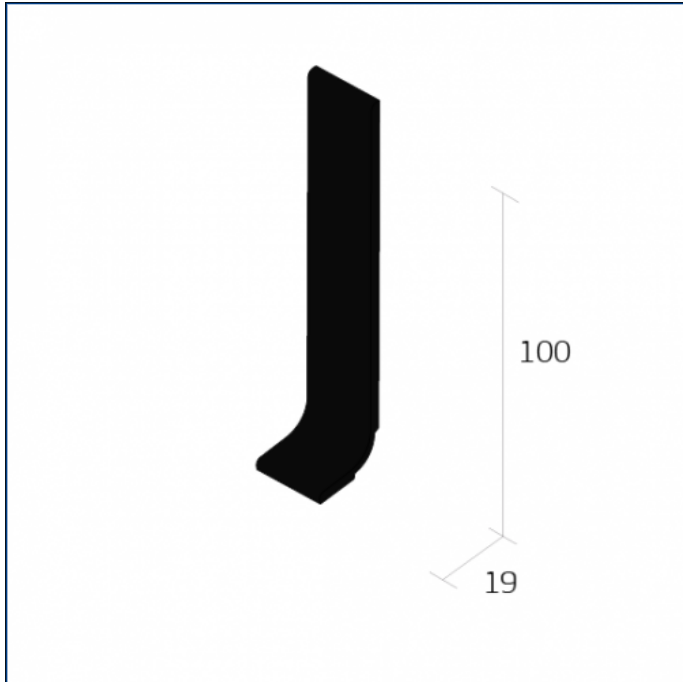

Q100 SO

Q100 SO FLEXIBLE SIT-ON SKIRTING

LRV & COLOUR

Skirtings

6 Black	7 Dark Brown	11 Graphite	11 Regency	15 Char coal	25 Boulder
29 Cloud Grey	31 Caramel	45 Platinum Grey	51 Ivory	81 White	

These colours are for guidance only, always [request a sample](#) for an exact colour match. [Read more about Light Reflectance Values \(LRVs\) here.](#)

SPECIFICATIONS

ID	4824
Material	PVC
Height (mm)	100
Width (mm)	19
Gauge (mm)	2
Fitting Method	Contact Adhesive
Environment	Internal
Use with	Resilient Floorcoverings
Warranty	10 Year (On application)
Building Reg Compliant	Yes
Equality Act Compliant	Yes
Standard length	2m